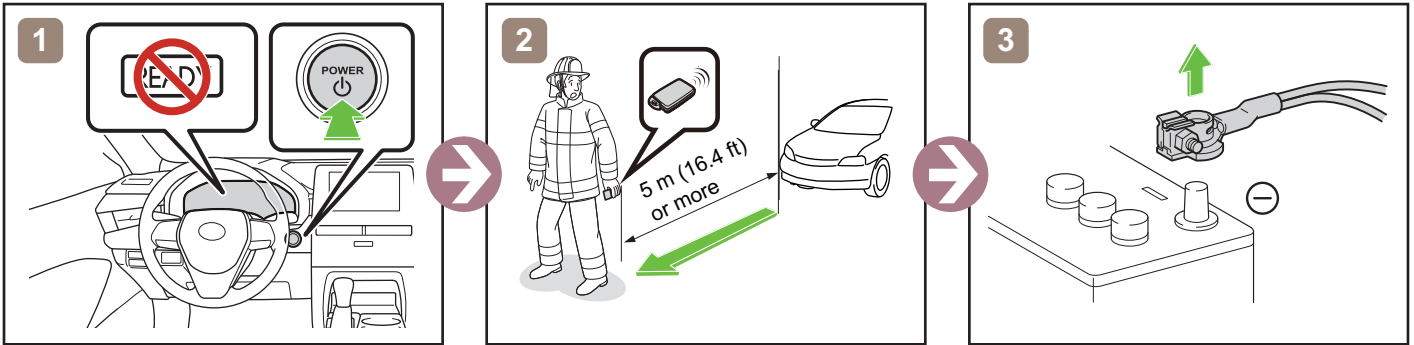

AVALON HYBRID

Emergency Response Quick Guide

MY: 2019 -

TOYOTA

	IG/POWER SW		Fuse Box		12V Battery
	Airbag (incl. Inflator)		Inflator		High Voltage Battery
	High Voltage Components		Fuel Tank		Gas-filled Damper
	Seat Belt Pretensioner (Gas Generator)		Structural Reinforcements		Airbag Computer
-	-	-	-	-	-

Disable Vehicle

or

Access to 12V Battery

Towing Information

More details, please refer to "Emergency Response Guide".
<http://www.technifo.toyota.com>