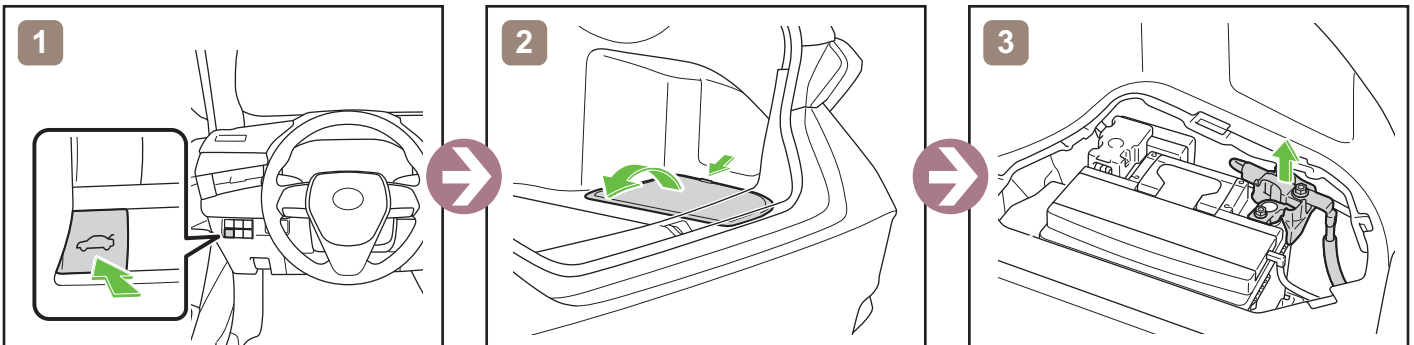

Access to 12V Battery

Towing Information