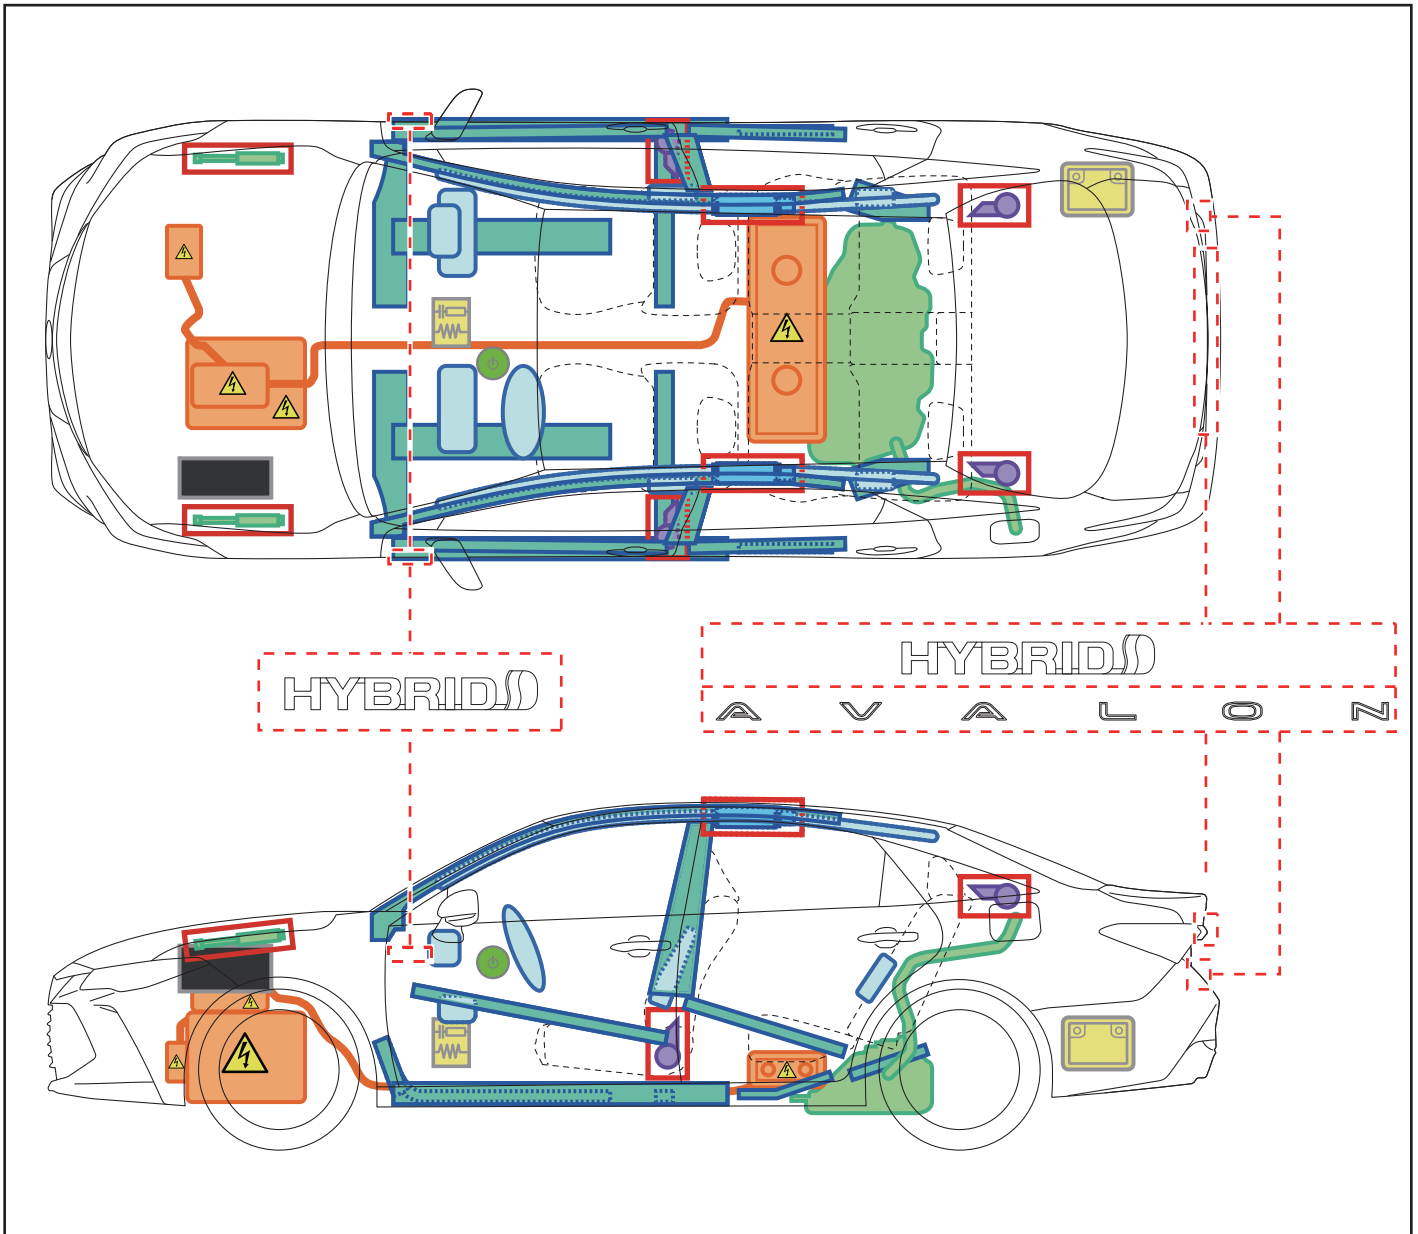

AVALON HYBRID

Emergency Response Quick Guide

MY: 2019 -

TOYOTA

	IG/POWER SW		Fuse Box		12V Battery
	Airbag (incl. Inflator)		Inflator		High Voltage Battery
	High Voltage Components		Fuel Tank		Gas-filled Damper
	Seat Belt Pretensioner (Gas Generator)		Structural Reinforcements		Airbag Computer
-	-	-	-	-	-

Disable Vehicle

or

Access to 12V Battery

Towing Information

More details, please refer to "Emergency Response Guide".
<http://www.technifo.toyota.com>