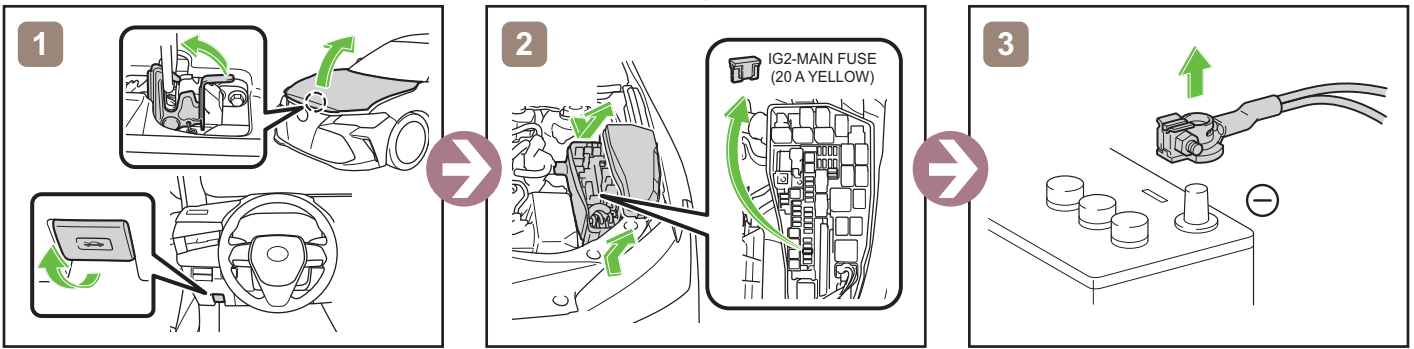

Disable Vehicle

or

Access to 12V Battery

Towing Information

More details, please refer to "Emergency Response Guide".
<http://www.technifo.toyota.com>