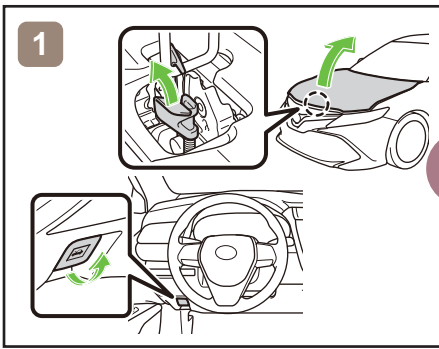

Disable Vehicle

or

Access to 12V Battery

Towing Information

More details, please refer to "Emergency Response Guide".
<http://www.technifo.toyota.com>