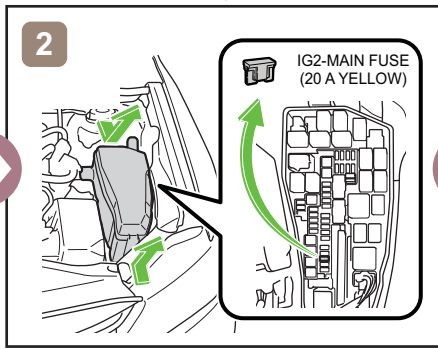

Disable Vehicle

or

Access to 12V Battery

Towing Information

More details, please refer to "Emergency Response Guide".
<http://www.technifo.toyota.com>