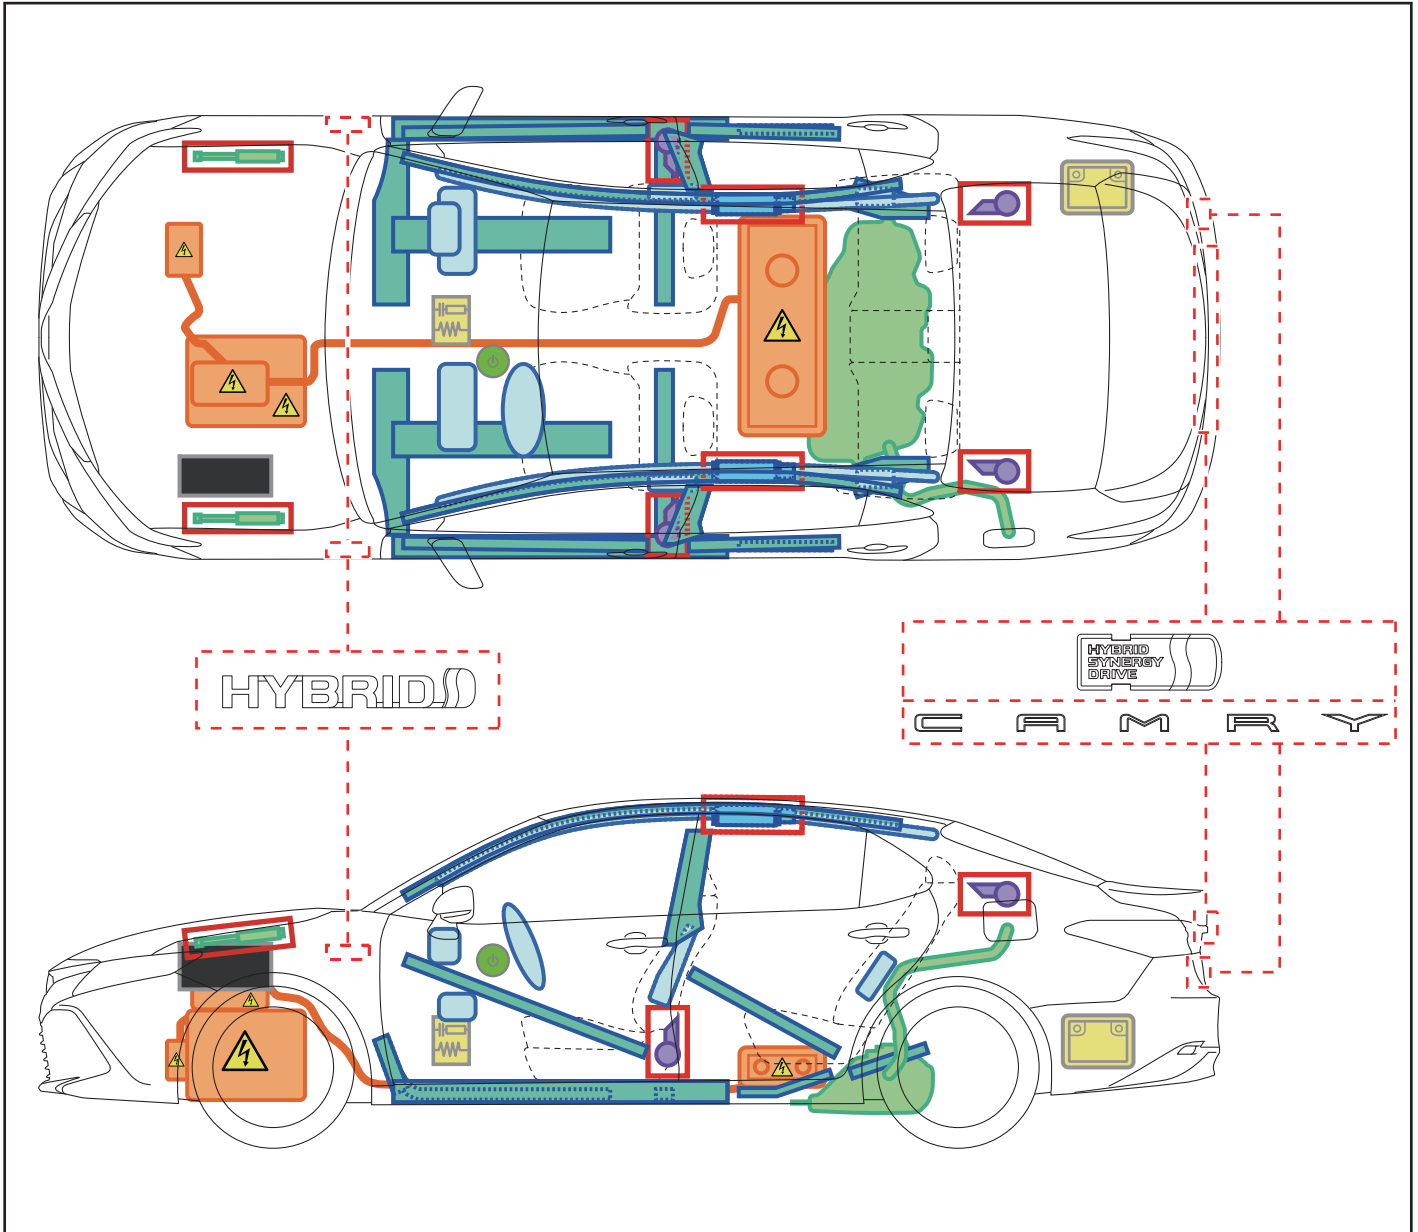

CAMRY HYBRID

Emergency Response
Quick Guide

MY: 2018 -

TOYOTA

	IG/POWER SW		Fuse Box		12V Battery
	Airbag (incl. Inflator)		Inflator		High Voltage Battery
	High Voltage Components		Fuel Tank		Gas-filled Damper
	Seat Belt Pretensioner (Gas Generator)		Structural Reinforcements		Airbag Computer
-	-	-	-	-	-

CAMRYHV70_LHD_1

Disable Vehicle

or

Access to 12V Battery

Towing Information

More details, please refer to "Emergency Response Guide".
<http://www.technifo.toyota.com>