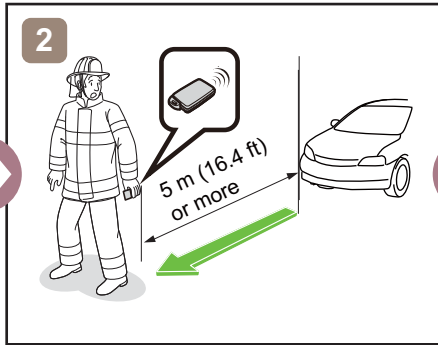

Disable Vehicle

or