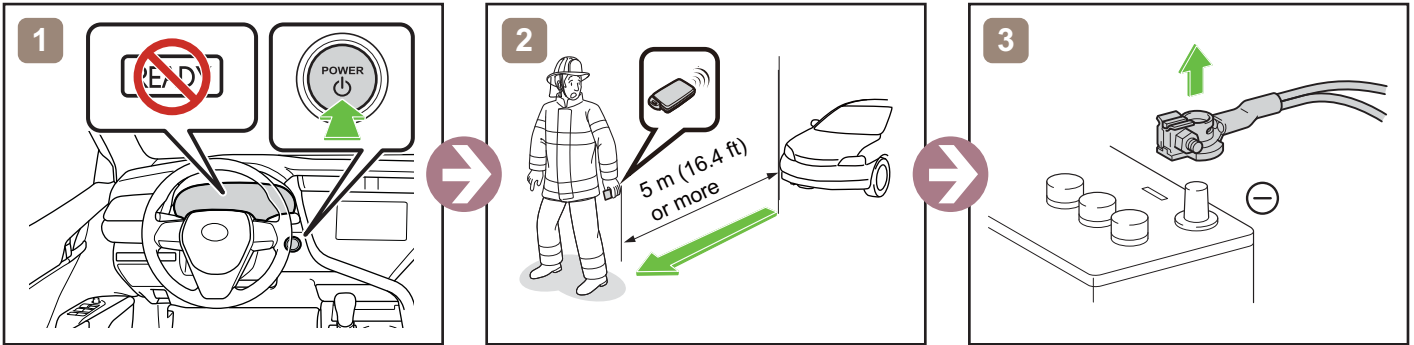

CAMRY HYBRID

Emergency Response
Quick Guide

MY: 2018 -

TOYOTA

	IG/POWER SW		Fuse Box		12V Battery
	Airbag (incl. Inflator)		Inflator		High Voltage Battery
	High Voltage Components		Fuel Tank		Gas-filled Damper
	Seat Belt Pretensioner (Gas Generator)		Structural Reinforcements		Airbag Computer
-	-	-	-	-	-

CAMRYHV70_LHD_1

Disable Vehicle

or

Access to 12V Battery

Towing Information

More details, please refer to "Emergency Response Guide".
<http://www.technifo.toyota.com>