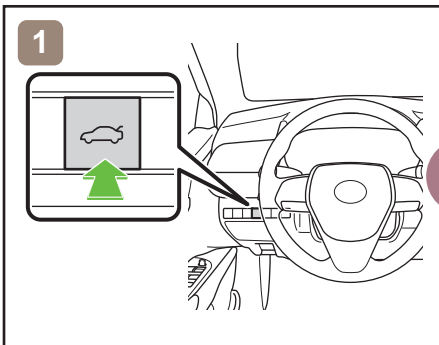

CAMRY HYBRID

Emergency Response
Quick Guide

MY: 2018 -

TOYOTA

	IG/POWER SW		Fuse Box		12V Battery
	Airbag (incl. Inflator)		Inflator		High Voltage Battery
	High Voltage Components		Fuel Tank		Gas-filled Damper
	Seat Belt Pretensioner (Gas Generator)		Structural Reinforcements		Airbag Computer
-	-	-	-	-	-

CAMRYHV70_LHD_1

Disable Vehicle

or

Access to 12V Battery

Towing Information

More details, please refer to "Emergency Response Guide".
<http://www.technifo.toyota.com>