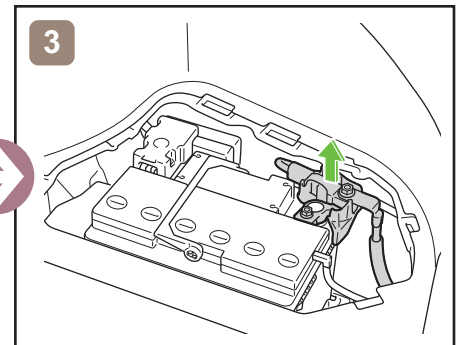

CAMRY HYBRID

Emergency Response
Quick Guide

MY: 2018 -

TOYOTA

	IG/POWER SW		Fuse Box		12V Battery
	Airbag (incl. Inflator)		Inflator		High Voltage Battery
	High Voltage Components		Fuel Tank		Gas-filled Damper
	Seat Belt Pretensioner (Gas Generator)		Structural Reinforcements		Airbag Computer
-	-	-	-	-	-

CAMRYHV70_LHD_1

Disable Vehicle

or

Access to 12V Battery

Towing Information

More details, please refer to "Emergency Response Guide".
<http://www.technifo.toyota.com>